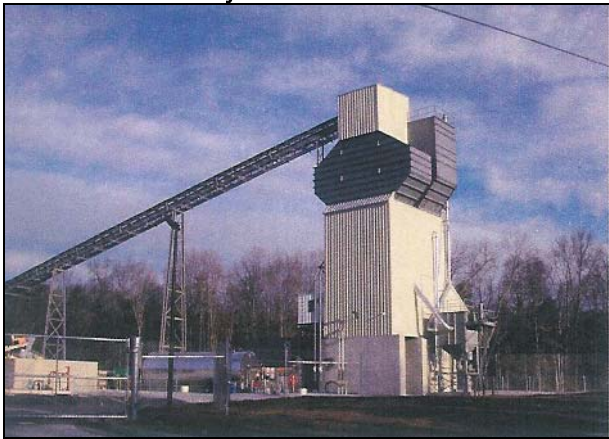

Wet/Dry Central Mix Plants

Custom High-Speed Dry Batch Plants

George Eric Hoenig Ph 585-235-0660
Emil Garlewicz Ph 973-584-9661
Dave Knox Jr. Ph 717-569-6474
Denny Holmes Ph 410-507-2649
Wayne Hope Ph 804-379-0321
Tim Knox Ph 336-361-0393
www.concreteplants.com