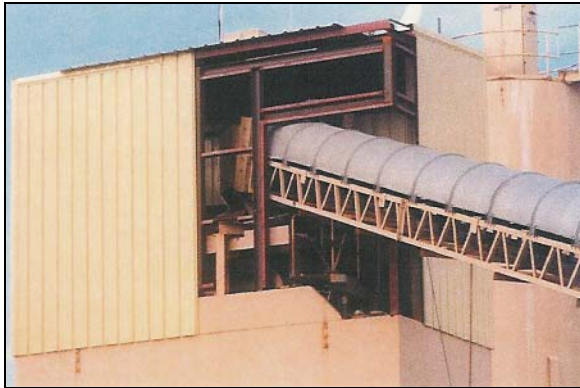

From Foundation to Electrical Wiring and from  
Mechanical Erection to Full Enclosures

Customized Bin Enclosures

George Eric Hoenig Ph 585-235-0660  
Emil Garlewicz Ph 973-584-9661  
Dave Knox Jr. Ph 717-569-6474  
Denny Holmes Ph 410-507-2649  
Wayne Hope Ph 804-379-0321  
Tim Knox Ph 336-361-0393  
[www.concreteplants.com](http://www.concreteplants.com)