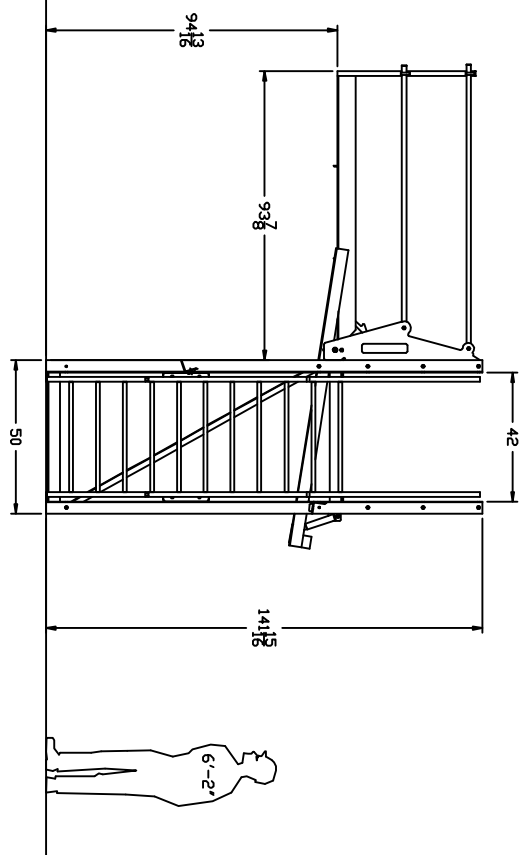

NOTE: THIS PRINT NOT FOR
CONSTRUCTION FOR
GENERAL REF. ONLY

SLUMP MASTER DOUBLE GENERAL ARRANGEMENT

C & W MFG. & SALES CO.
6933 SHELMDR RD.
ALVARADO, TX 76009 (817)790-5000