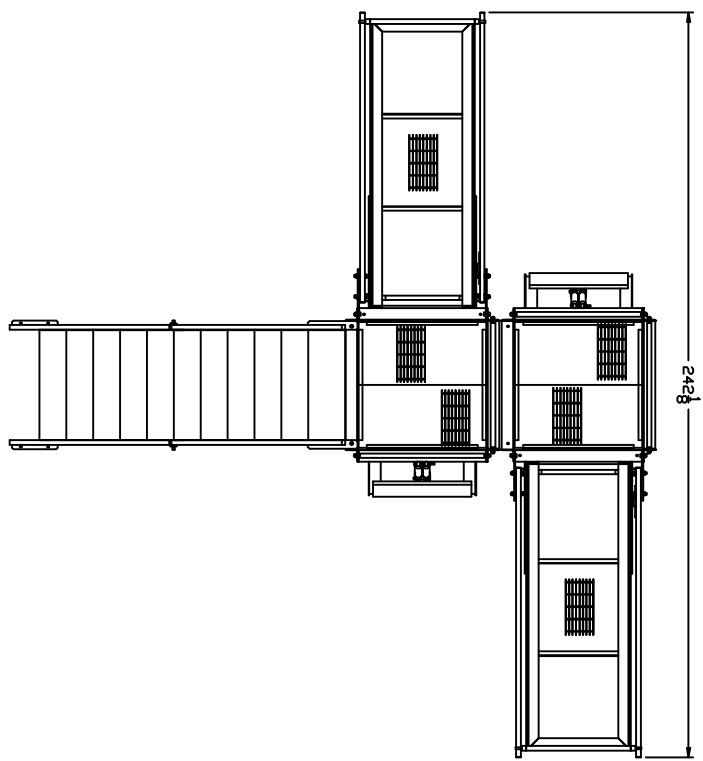

NOTE: THIS PRINT NOT FOR
CONSTRUCTION FOR
GENERAL REF. ONLY

SLUMP MASTER DOUBLE GENERAL ARRANGEMENT

C & W MFG. & SALES CO.
6933 SHELMDR RD.
ALVARADO, TX 76009 (817)790-5000