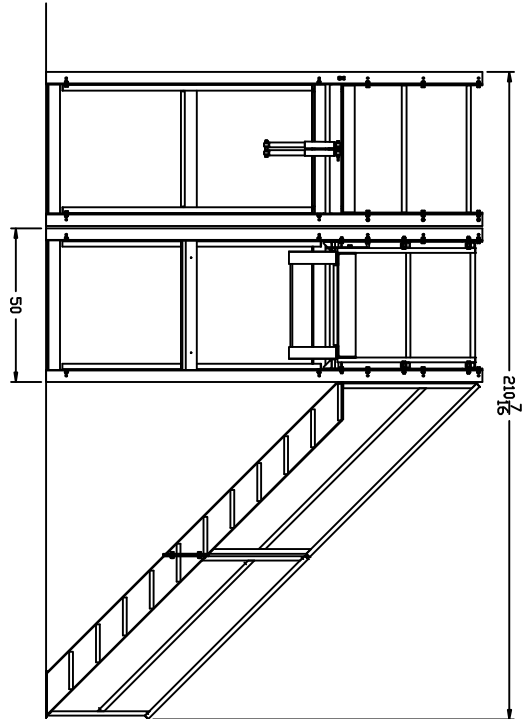

NOTE: THIS PRINT NOT FOR
CONSTRUCTION FOR
GENERAL REF. ONLY

SLUMP MASTER DOUBLE GENERAL ARRANGEMENT

C & W MFG. & SALES CO.
6933 SHELMDR RD.
ALVARADO, TX 76009 (817)790-5000