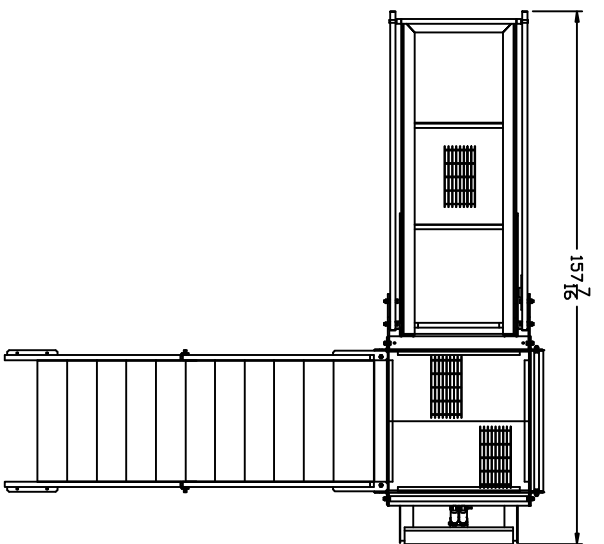

NOTE: THIS PRINT NOT FOR
CONSTRUCTION, FOR
GENERAL REF. ONLY

SLUMP MASTER GENERAL ARRANGEMENT

C & W MFG. & SALES CO.
6933 SHELMOR RD.
ALVARADO, TX 76009 (817)790-5000