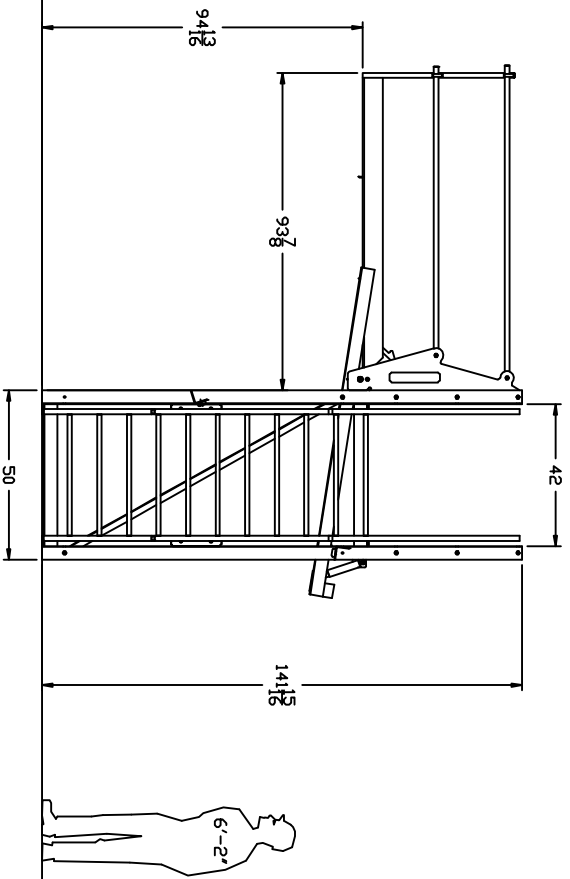

NOTE: THIS PRINT NOT FOR
CONSTRUCTION, FOR
GENERAL REF. ONLY

SLUMP MASTER GENERAL ARRANGEMENT

C & W MFG. & SALES CO.
6933 SHELMOR RD.
ALVARADO, TX 76009 (817)790-5000