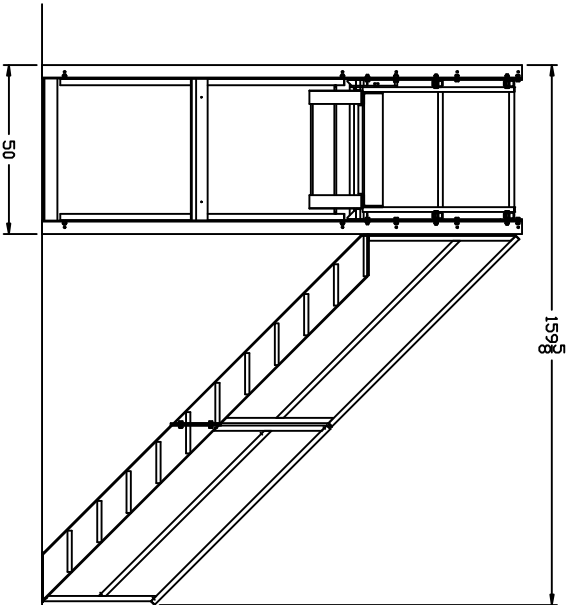

NOTE: THIS PRINT NOT FOR
CONSTRUCTION, FOR
GENERAL REF. ONLY

SLUMP MASTER GENERAL ARRANGEMENT

C & W MFG. & SALES CO.
6933 SHELMOR RD.
ALVARADO, TX 76009 (817)790-5000