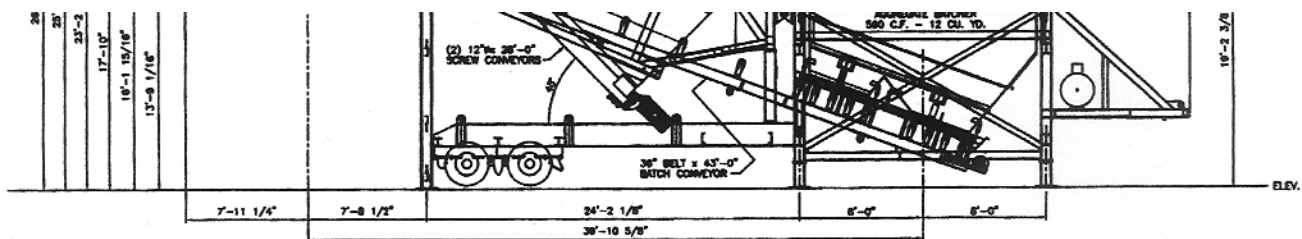

EAGLE CONCRETE BATCH PLANT SIDE ELEVATION - OPERATING POSITION

STANDARD COMPONENTS:

350 BBL CEMENT SILO
TWO (2) 9" SCREW CONVEYORS
70 TON X 3 COMPARTMENT AGG BINS
30" TRANSFER CONVEYOR
SILO FILTER VENT
CEMENT BIN LEVEL INDICATOR
2" WATER METER
10 HP COMPRESSOR
12 YARD AGG BATCHER
14 YD (140 CU. FT.) CEMENT BATCHER

OPTIONAL EQUIPMENT:

LARGER "IN-TRUSS" CEMENT SILO
DUAL COMPARTMENT CEMENT SILO
LARGER AGG BINS (UP TO 200 TONS)
36" TRANSFER CONVEYOR
WATER BATCHER AND HOLDING TANK
LARGER AIR COMPRESSOR
CENTRAL DUST COLLECTOR
FLYASH SILOS AND SCREWS
RADIAL STACKER OR TRUSS CONV.
HYDROLIC CYLINDERS AND ENGINE

Distributed By:

**CONCRETE
PLANTS, INC.**

New York - George Eric Hoenig Ph 585-235-0660
New Jersey - Emil Garlewicz Ph 973-584-9661
Pennsylvania - Dave Knox Ph 717-569-6474
Maryland - Denny Holmes Ph 410-507-2649
Virginia - Wayne Hope Ph 804-379-0321
North Carolina - Tim Knox Ph 336-361-0393
www.concreteplants.com